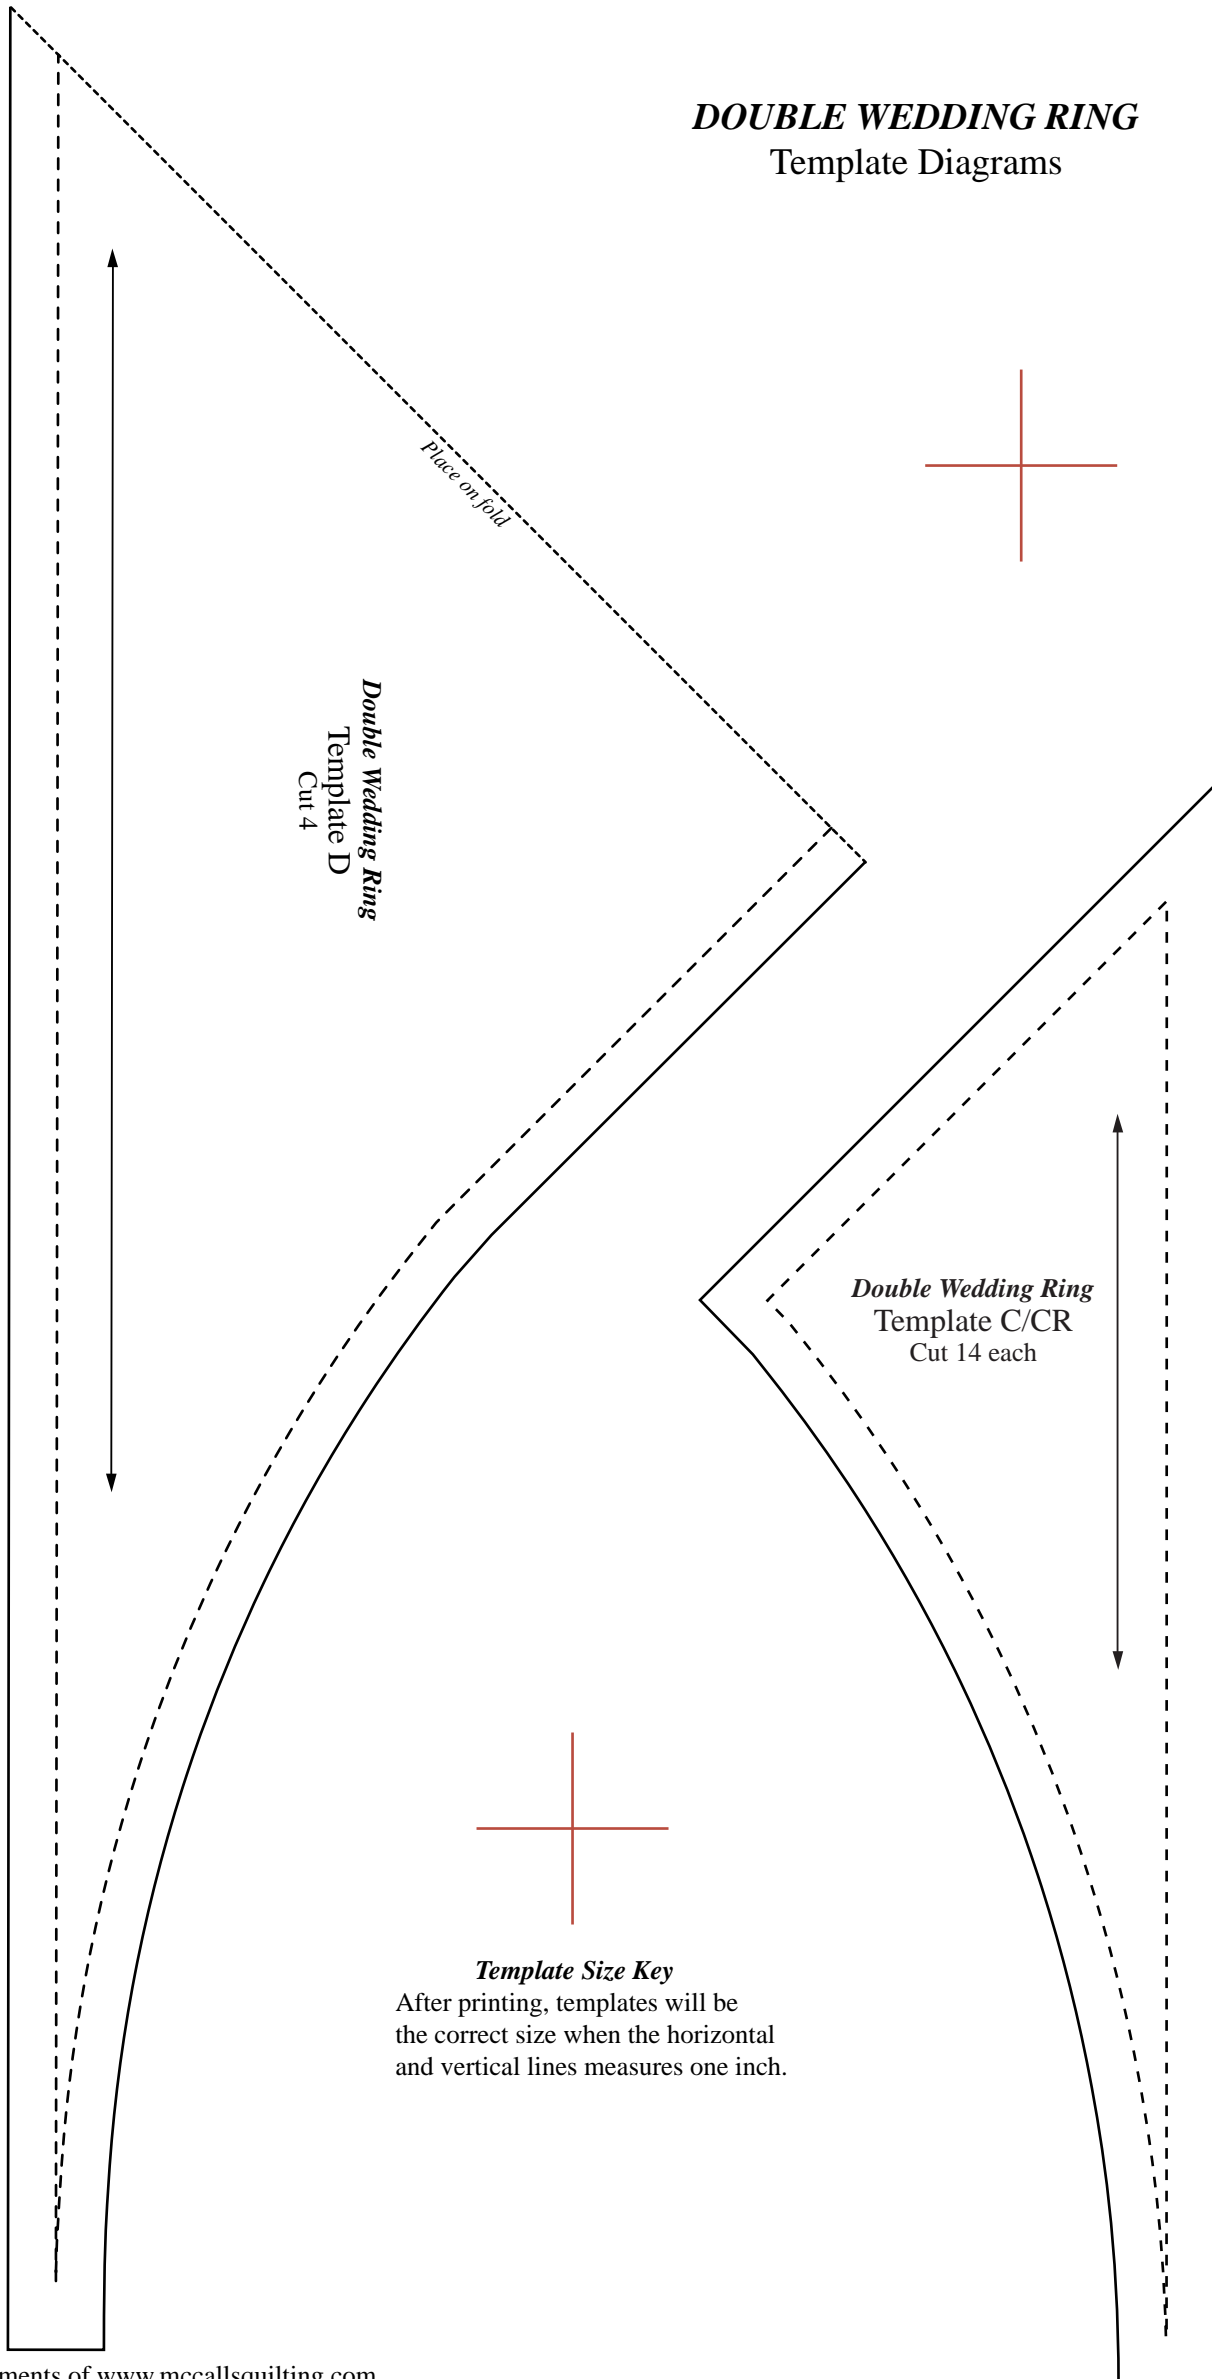

**DOUBLE WEDDING RING**  
Template Diagrams

**DOUBLE WEDDING RING**  
Template Diagrams

**Template Size Key**

After printing, templates will be the correct size when the horizontal and vertical lines measure one inch.

# DOUBLE WEDDING RING

Foundation Guide  
Make 98 photocopies

### Template Size Key

After printing, templates will be the correct size when the horizontal and vertical lines measure one inch.