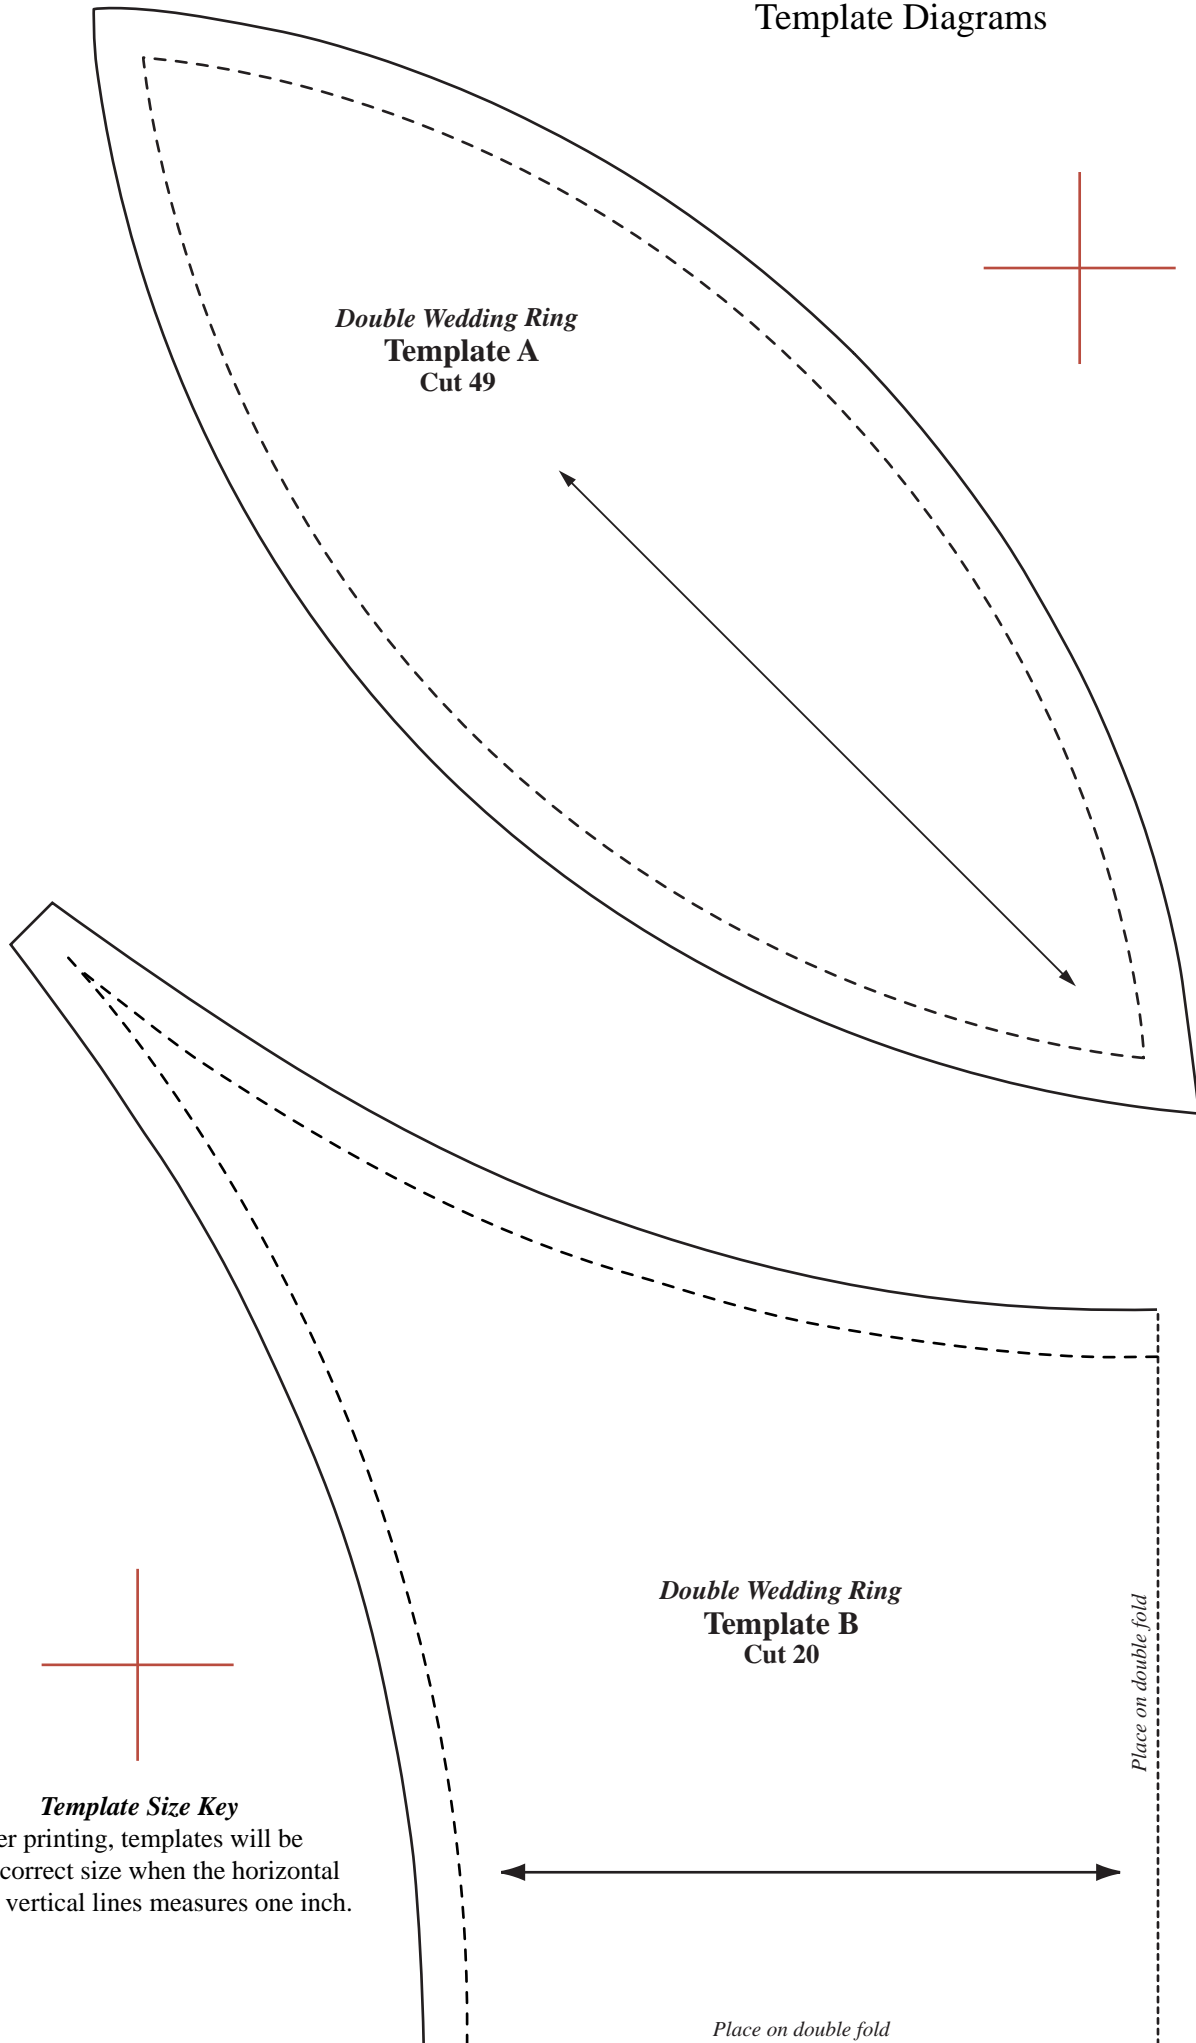

**DOUBLE WEDDING RING**  
Template Diagrams

**DOUBLE WEDDING RING**  
Template Diagrams

**Template Size Key**

After printing, templates will be the correct size when the horizontal and vertical lines measure one inch.

# DOUBLE WEDDING RING

Foundation Guide  
Make 98 photocopies

### Template Size Key

After printing, templates will be the correct size when the horizontal and vertical lines measure one inch.